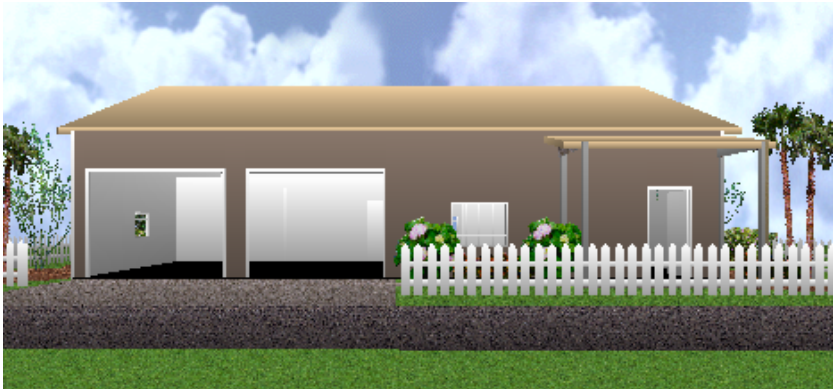

# Luau Model

## Floor Plan 2,028 Ft<sup>2</sup>

- Living 1248 Ft<sup>2</sup>
- Covered Lanai(s) 300 Ft<sup>2</sup>
- 2 Car Garage 480 Ft<sup>2</sup>
- Covered Lanai and Entry Way
- **Total 2,028 Ft<sup>2</sup>**